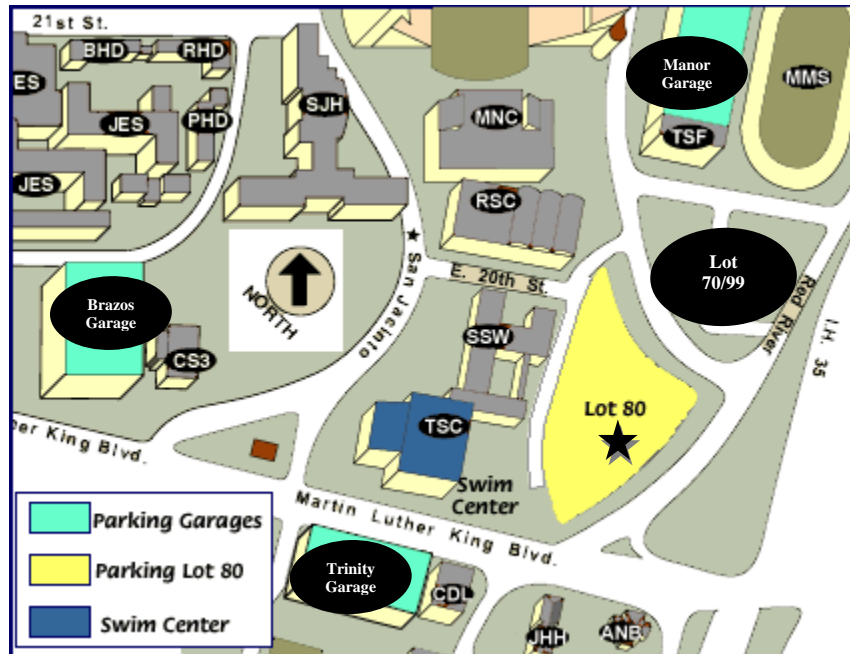

Capital City Swim Classic Parking

Parking for Capital City Swim Classic is available in the University Garages (Trinity, Manor, and Brazos) on a self pay available basis (\$10 upon each exit)

Participants to read all signs carefully as most spaces are reserved "At All Times" and could result in the issuance of a citation.

Buses may unload at TSC service drive and San Jacinto. Buses may not park on campus without a permit. If the buses park on campus they may receive a citation. Buses may park on Comal, South of MLK on a space available basis.